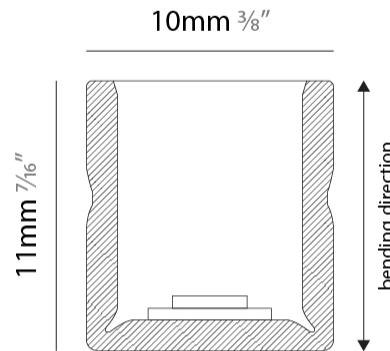

E12W0009-

base number _____
Color _____
Temperature _____

1. To build a product code in our configurator select the specify button on the base model # product page
2. To build a manual product code on this datasheet choose from the options listed below in blue font and add the suffix to the base model #

GENERAL

Series: Flexlite
Subseries: Flexlite Wave
Brand: Unonovesette
Division: Exterior
Mounting Type: Surface
Mounting Location: Wall
Subcategory: Wall Effect

PHYSICAL

Shape: Abstract
Length (mm): 1000
Length (in): 39 3/8
Width (mm): 10
Width (in): 0 7/8
Height (mm): 11
Height (in): 0 7/16
Light Distribution: Omnidirectional
Diffuser: Polyurethane - Opal
Fixture Finish: WHI
Fixture Material: PVC / Polyurethane
Cable Details: Neoprene 300mm 2x0.5 mm2
Upon Request: Custom length - maximum of 5 meters

ELECTRICAL

Lamp Type: LED
Input Wattage (W): 13.57/m
Total Output Wattage (W): 11.21/m
Dimming: Non-Dimmable / 0-10V Dimming
Driver Included: No
Driver Location: Remote
Driver Type: Constant Voltage - Universal
Driver Class: Class 2
Input Voltage (V): 120 - 277
Output Voltage (V): 24

LED

Color Temperature (°K): 2700 / 3050 / 4250 / 5100
Max. Delivered Lumen (lm): 420 (3050K)
CRI: >90 CRI
Lamp Life (hrs): 100000
Upon Request: Dim to Warm

OPTICAL

Optic°: 120° Diffused light

RATINGS AND CERTIFICATIONS

Certified By: Certified for North American Standards
IP rating: IP68 (for permanent submersion 5m)